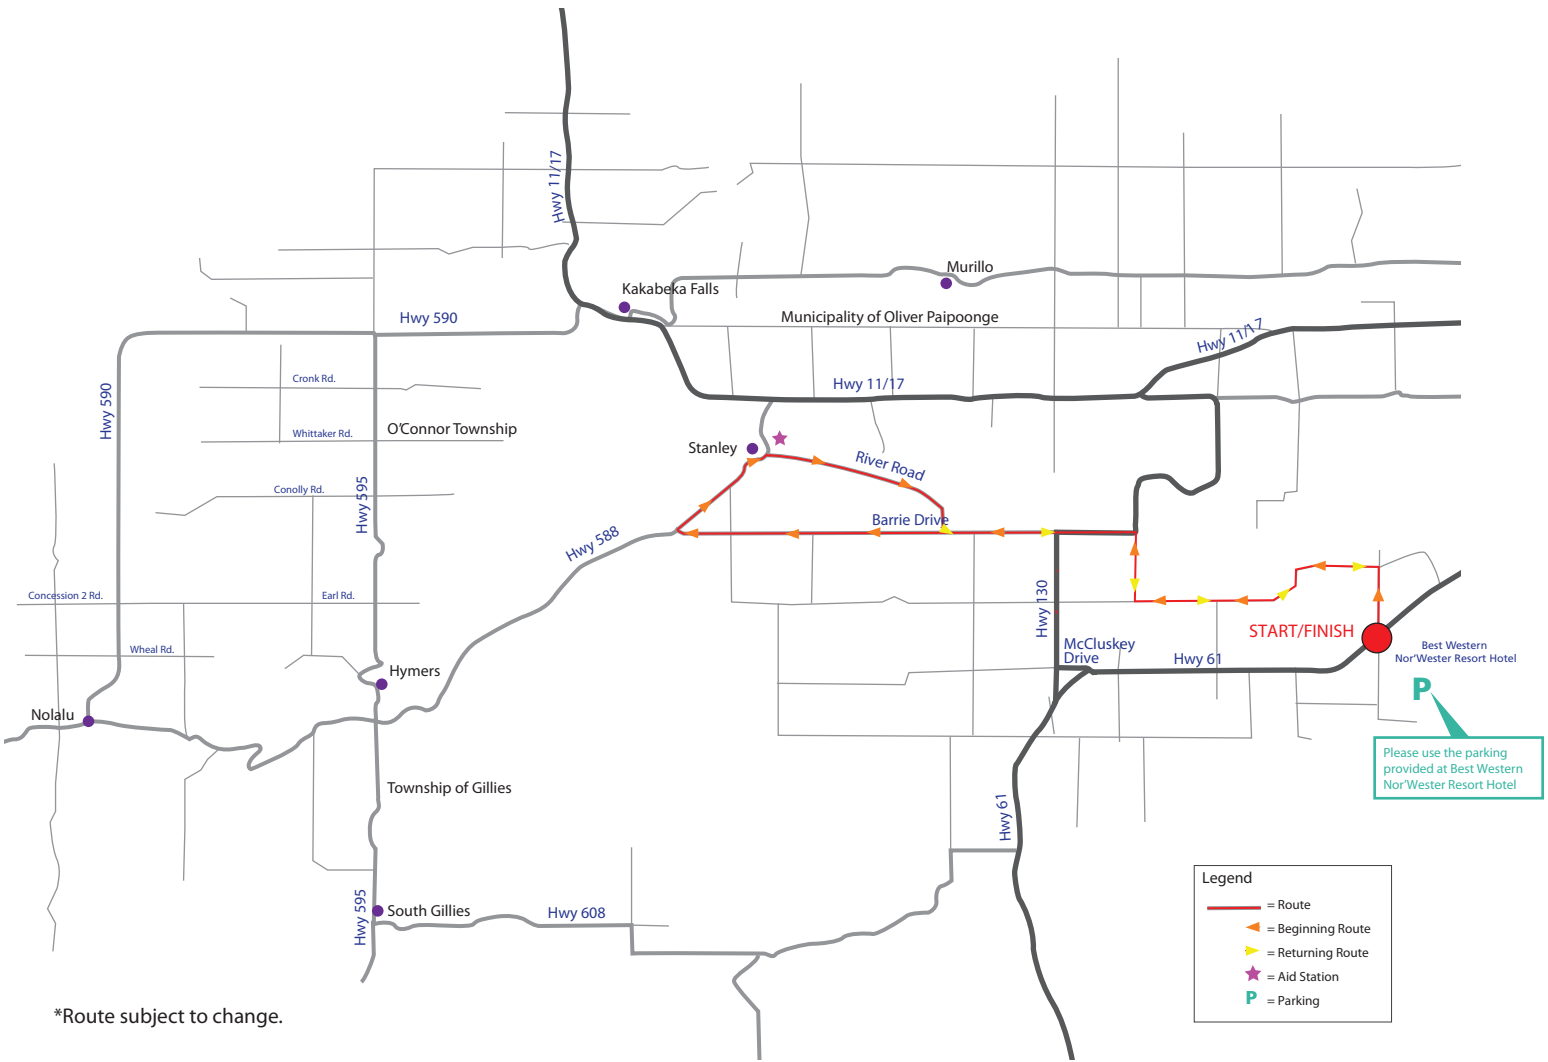

# Charity Ride

IN SUPPORT OF THE  
NORTHERN CANCER FUND 2011

\*Alternate Short Route = 47.93 km (29.78 mi)

\*Route subject to change.

**Legend**

- = Route
- = Beginning Route
- = Returning Route
- ★ = Aid Station
- P = Parking

Please use the parking provided at Best Western Nor'Wester Resort Hotel