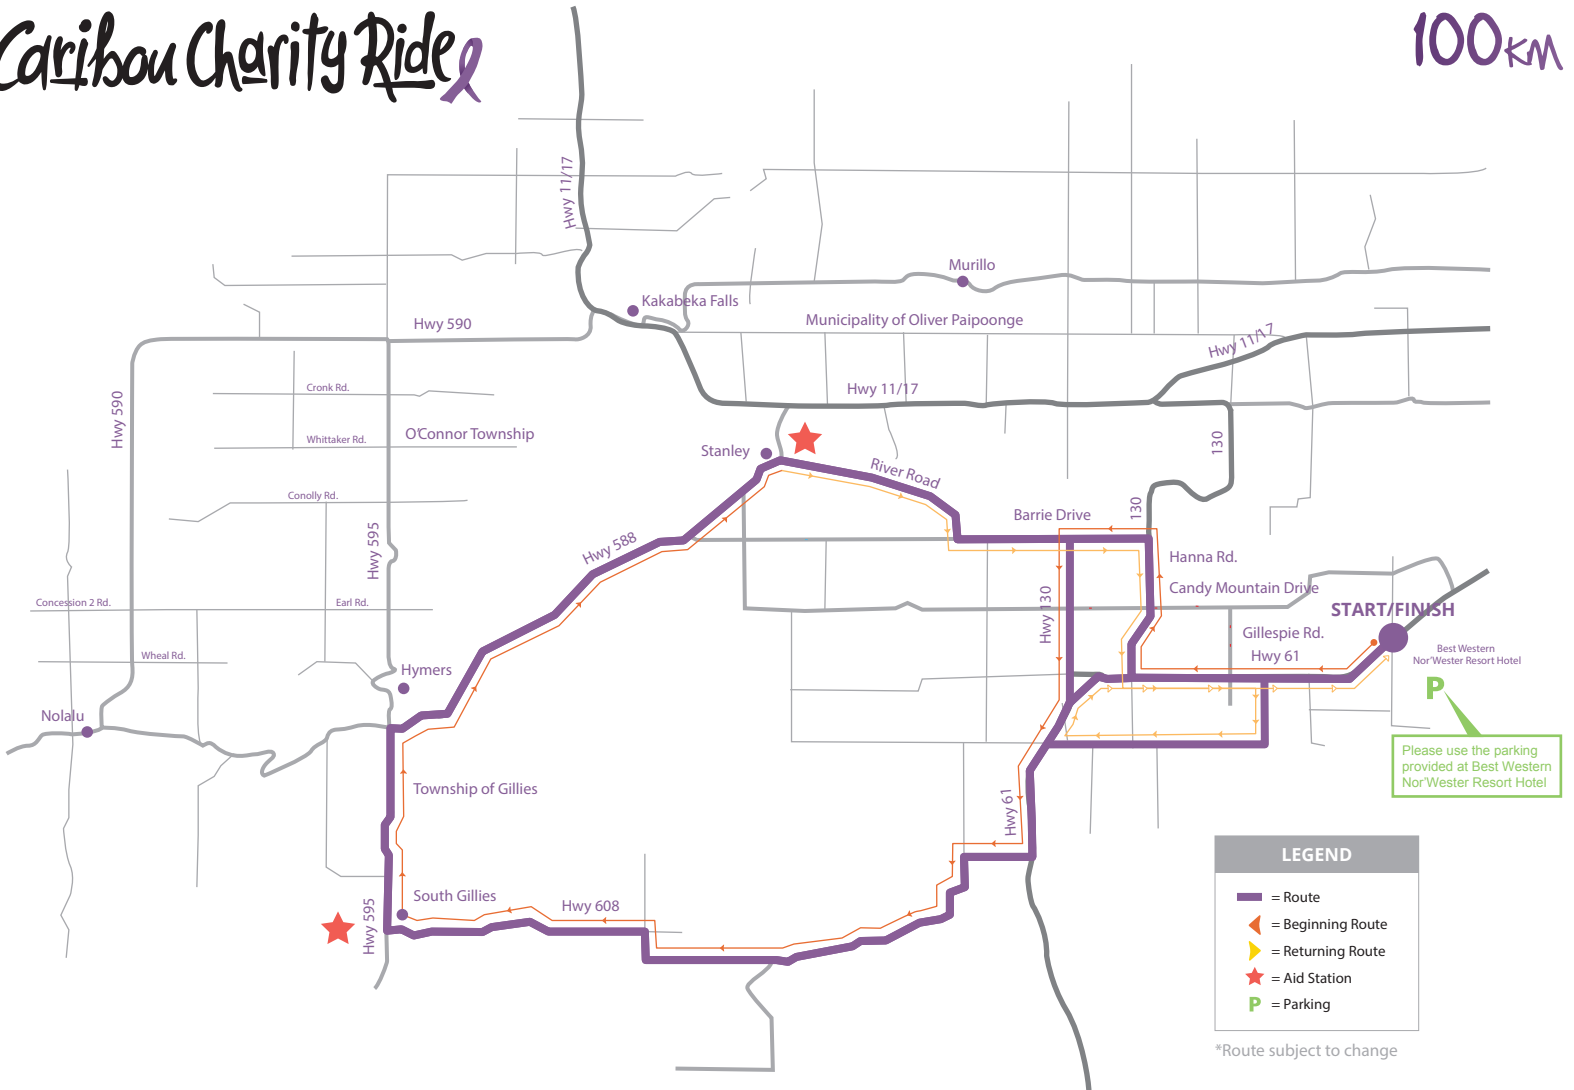

# Caribou Charity Ride

100KM

LEGEND	
	= Route
	= Beginning Route
	= Returning Route
	= Aid Station
	= Parking

\*Route subject to change