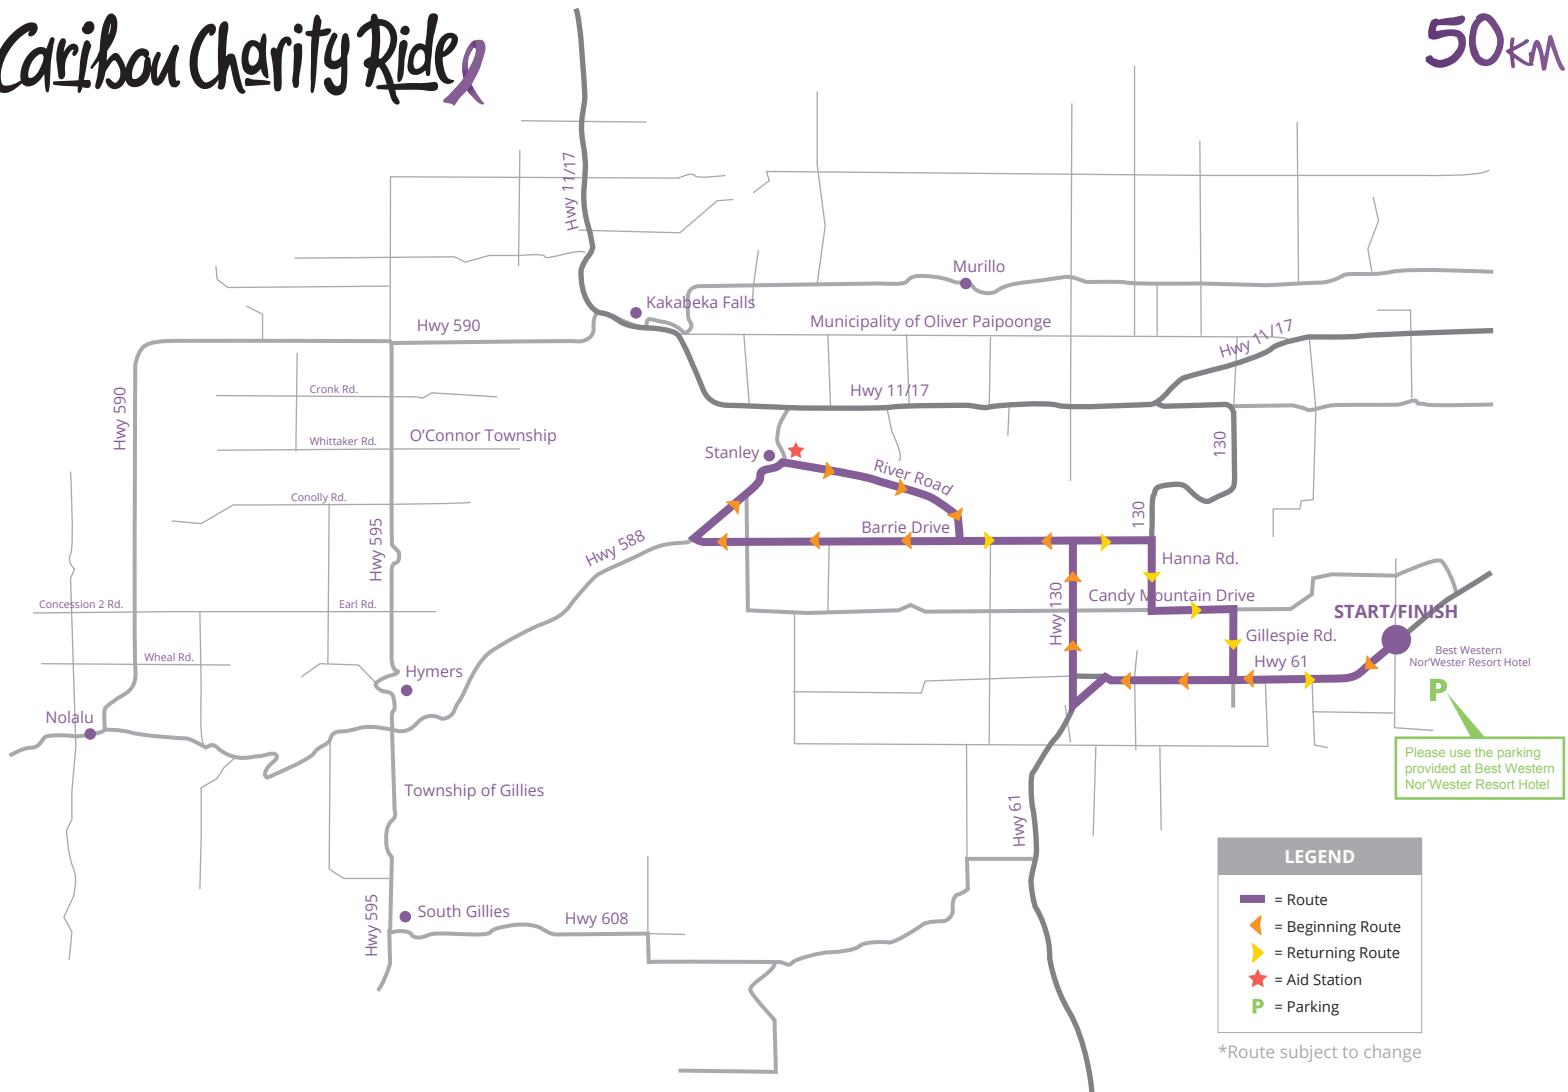

# Caribou Charity Ride

50KM

Please use the parking provided at Best Western Nor'Wester Resort Hotel

**LEGEND**

- = Route
- ▶ = Beginning Route
- ▶ = Returning Route
- ★ = Aid Station
- P = Parking

\*Route subject to change