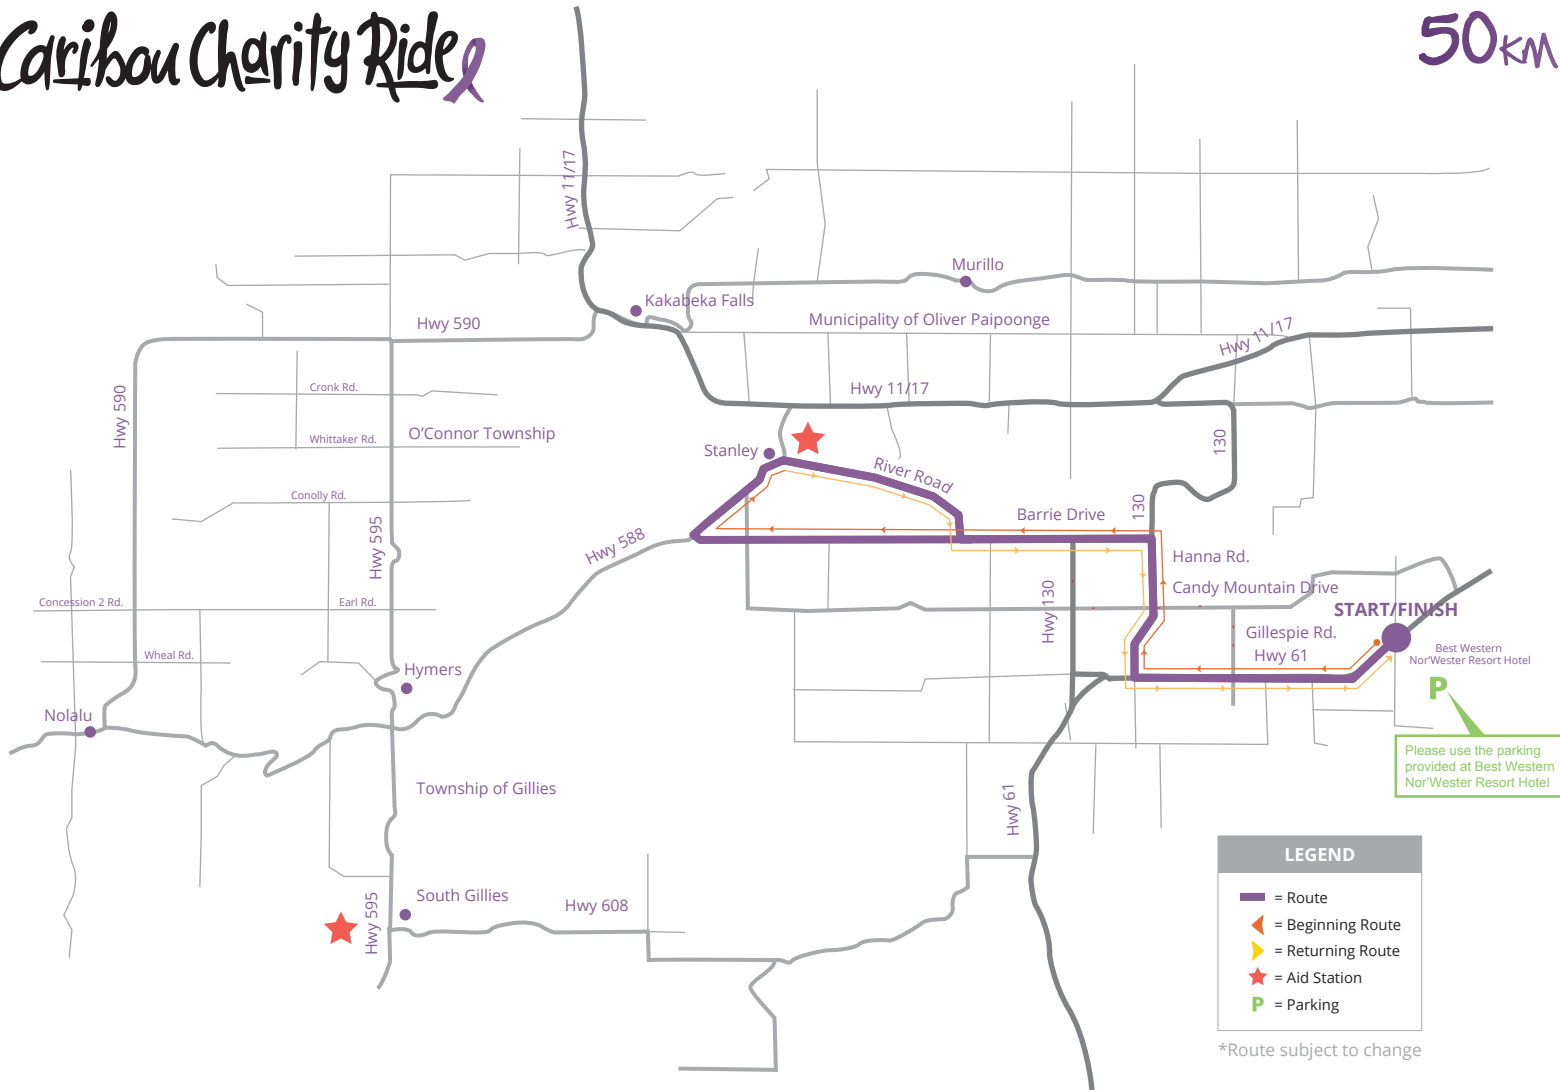

Caribou Charity Ride

50KM

LEGEND

- = Route
- = Beginning Route
- = Returning Route
- ★ = Aid Station
- P = Parking

*Route subject to change