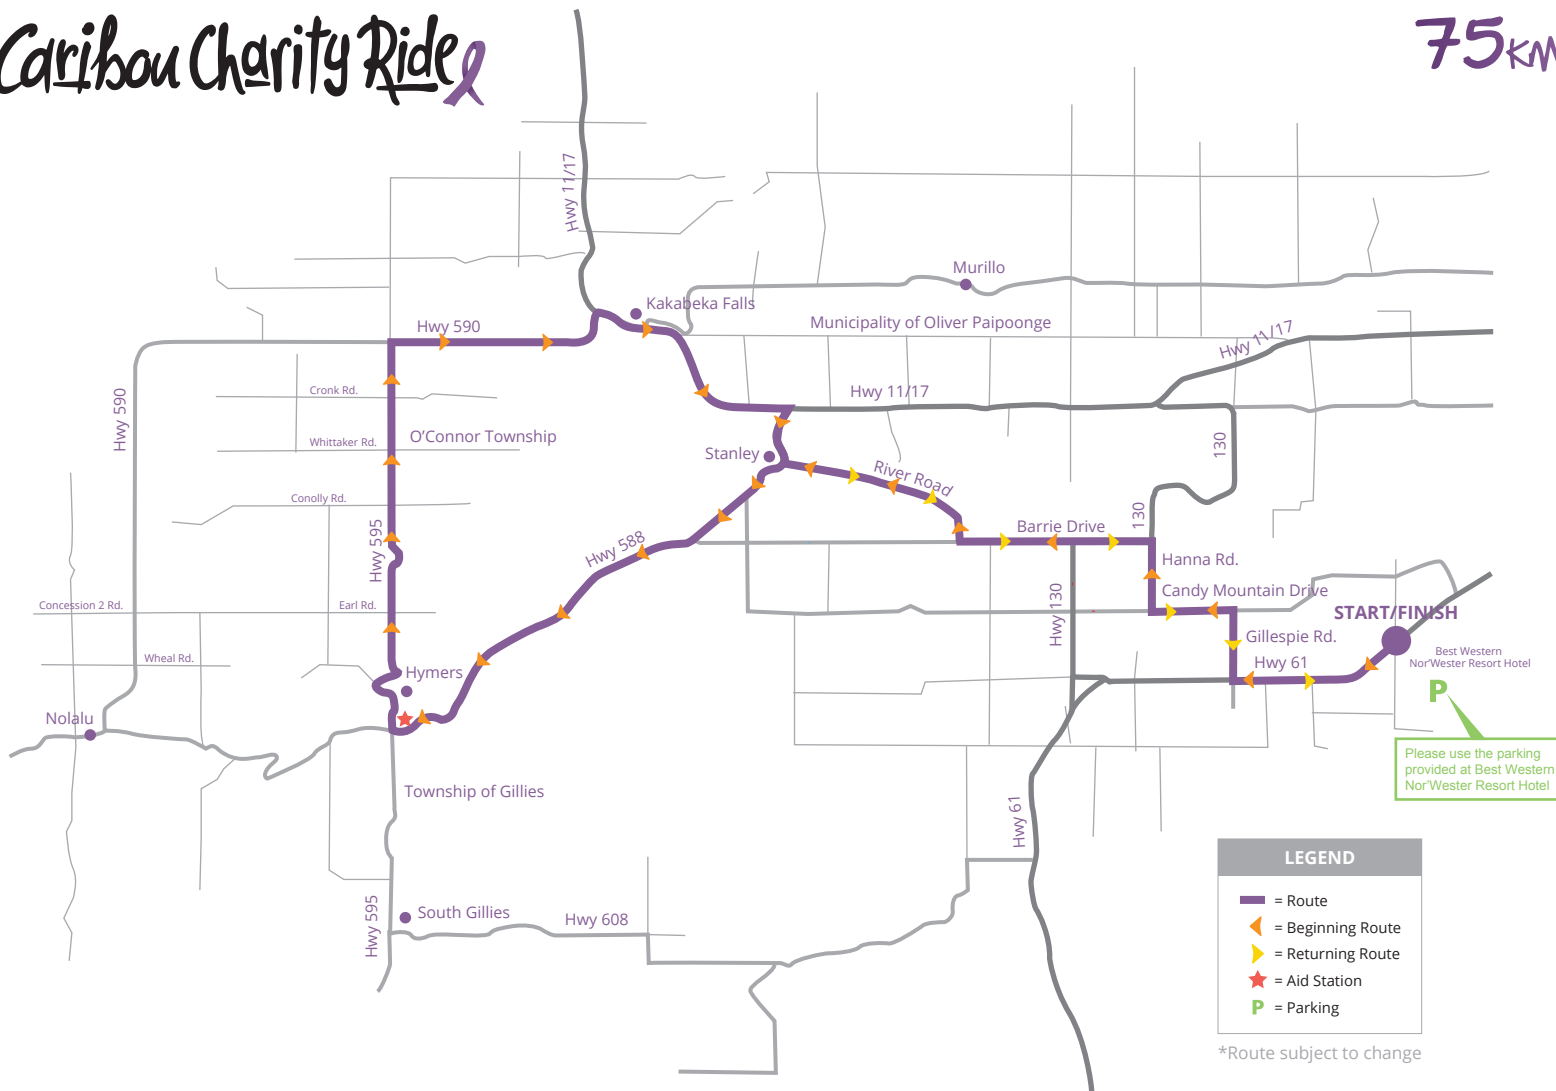

Caribou Charity Ride

75KM

LEGEND

- = Route
- ▶ = Beginning Route
- ▶ = Returning Route
- ★ = Aid Station
- P = Parking

*Route subject to change

Please use the parking provided at Best Western Nor'Wester Resort Hotel