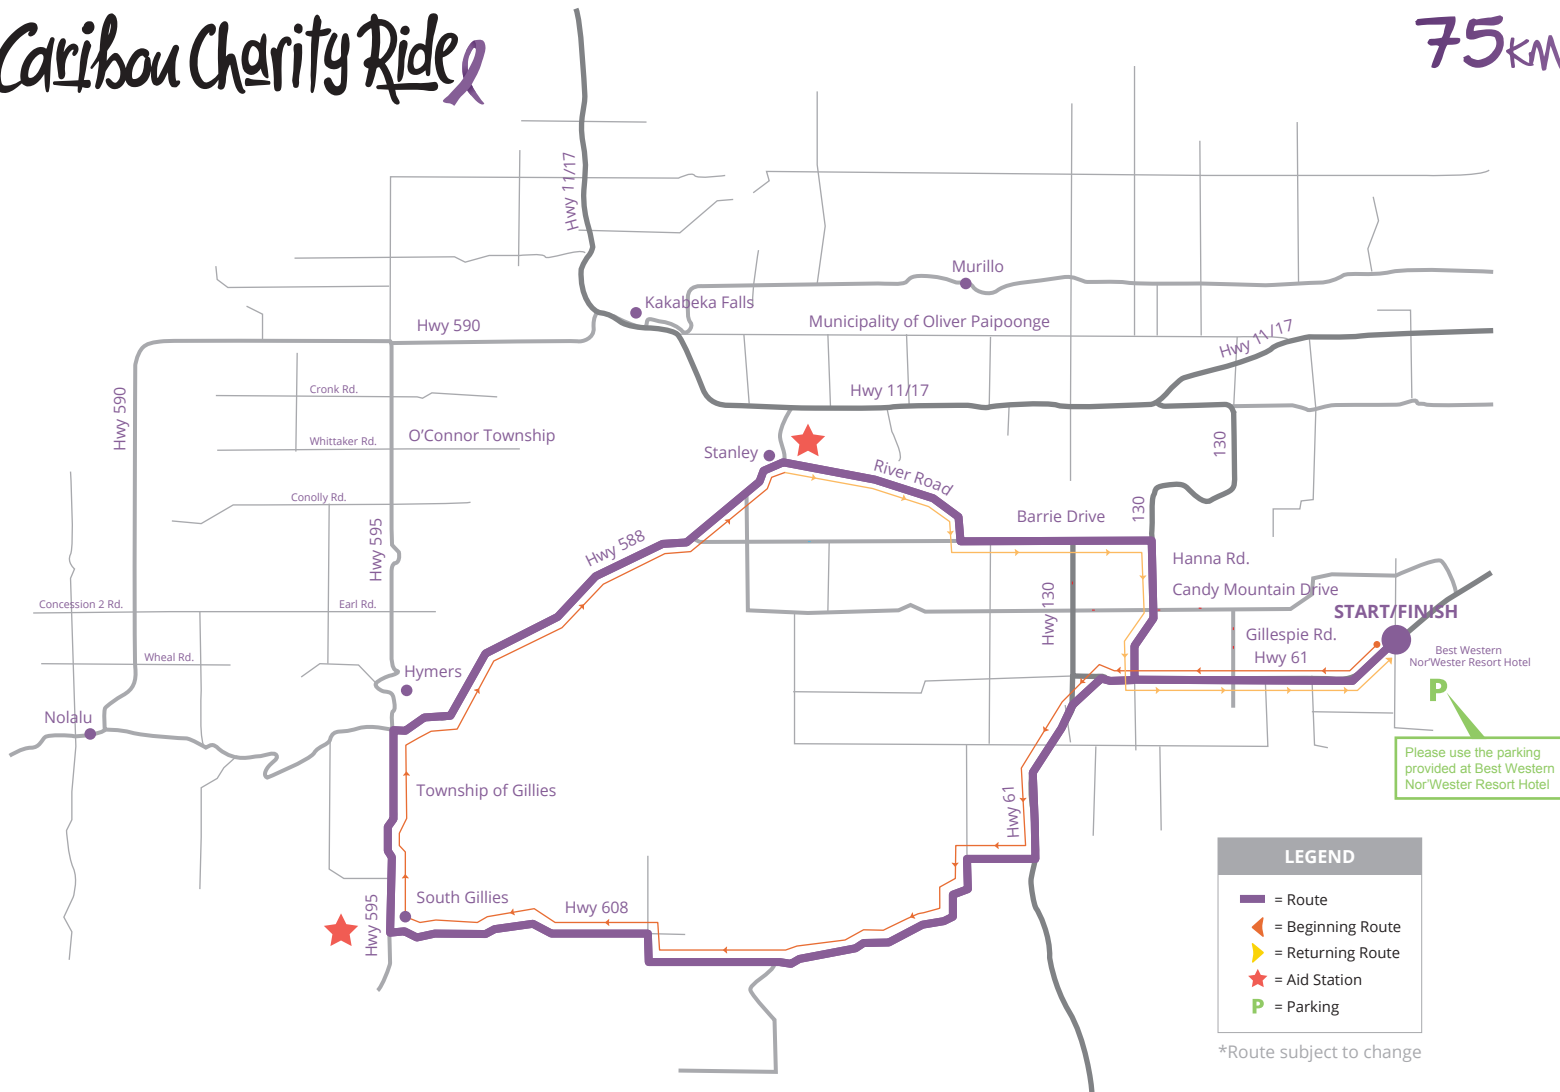

# Caribou Charity Ride

75KM

Please use the parking provided at Best Western Nor'Wester Resort Hotel

**LEGEND**

- = Route
- = Beginning Route
- = Returning Route
- = Aid Station
- = Parking

\*Route subject to change