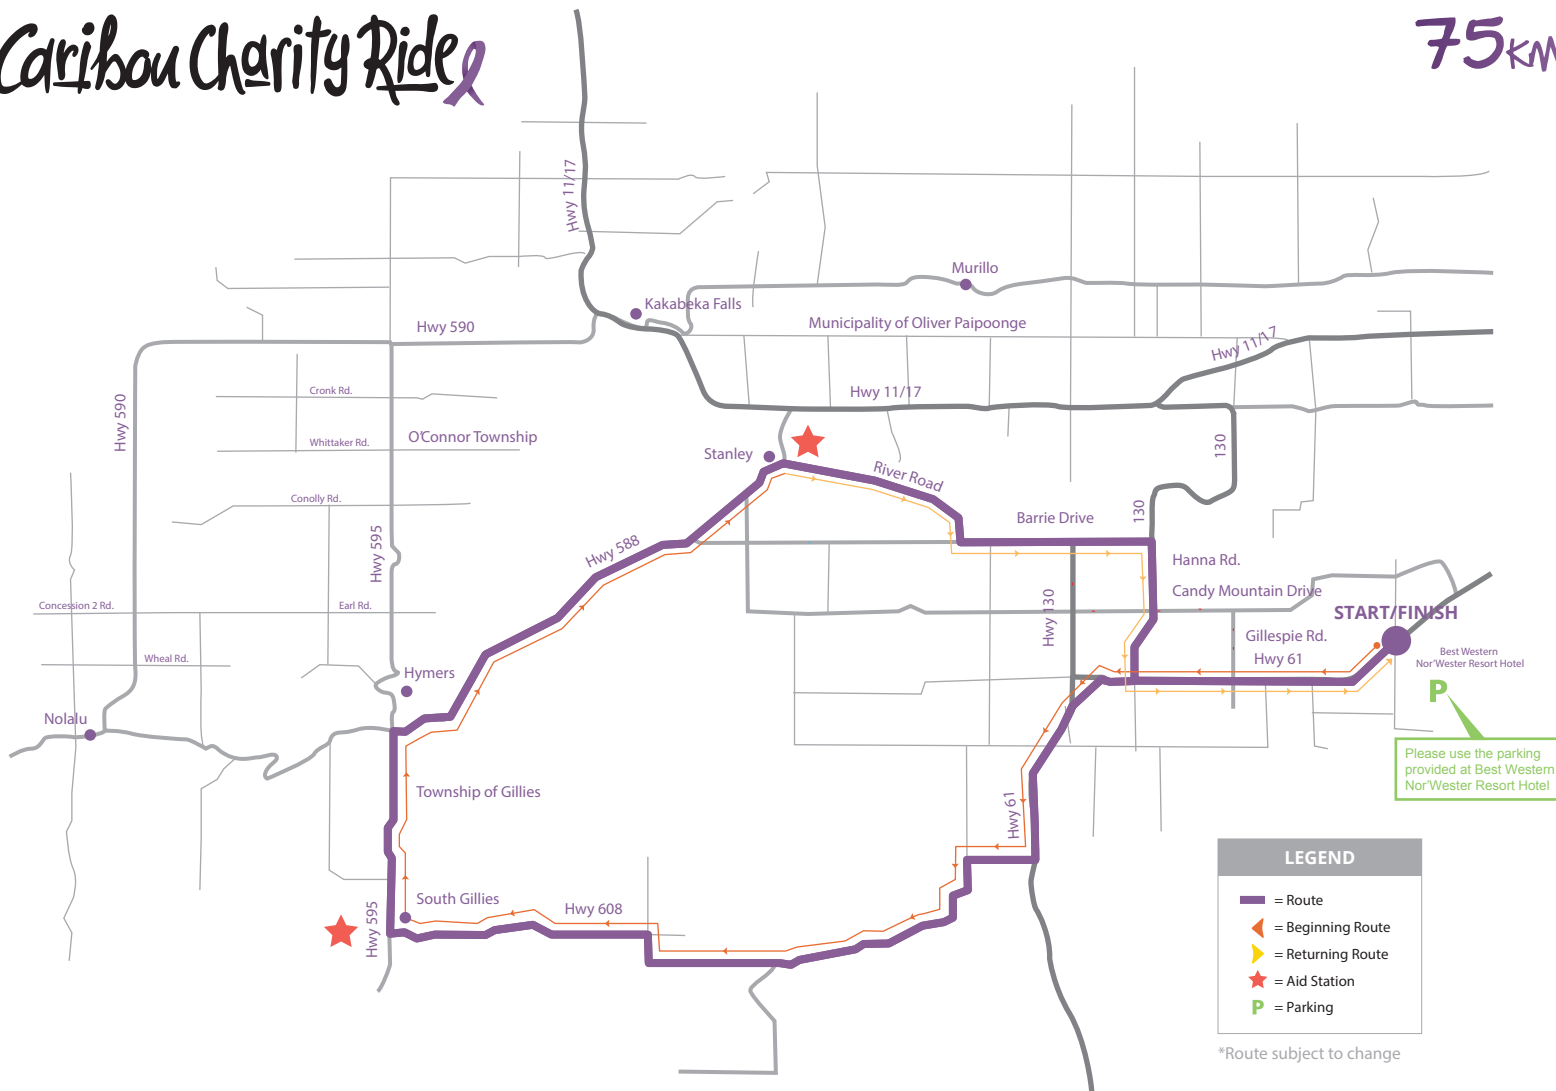

Caribou Charity Ride

75KM

Please use the parking provided at Best Western Nor'Wester Resort Hotel!

LEGEND

- = Route
- = Beginning Route
- = Returning Route
- ★ = Aid Station
- P = Parking

*Route subject to change